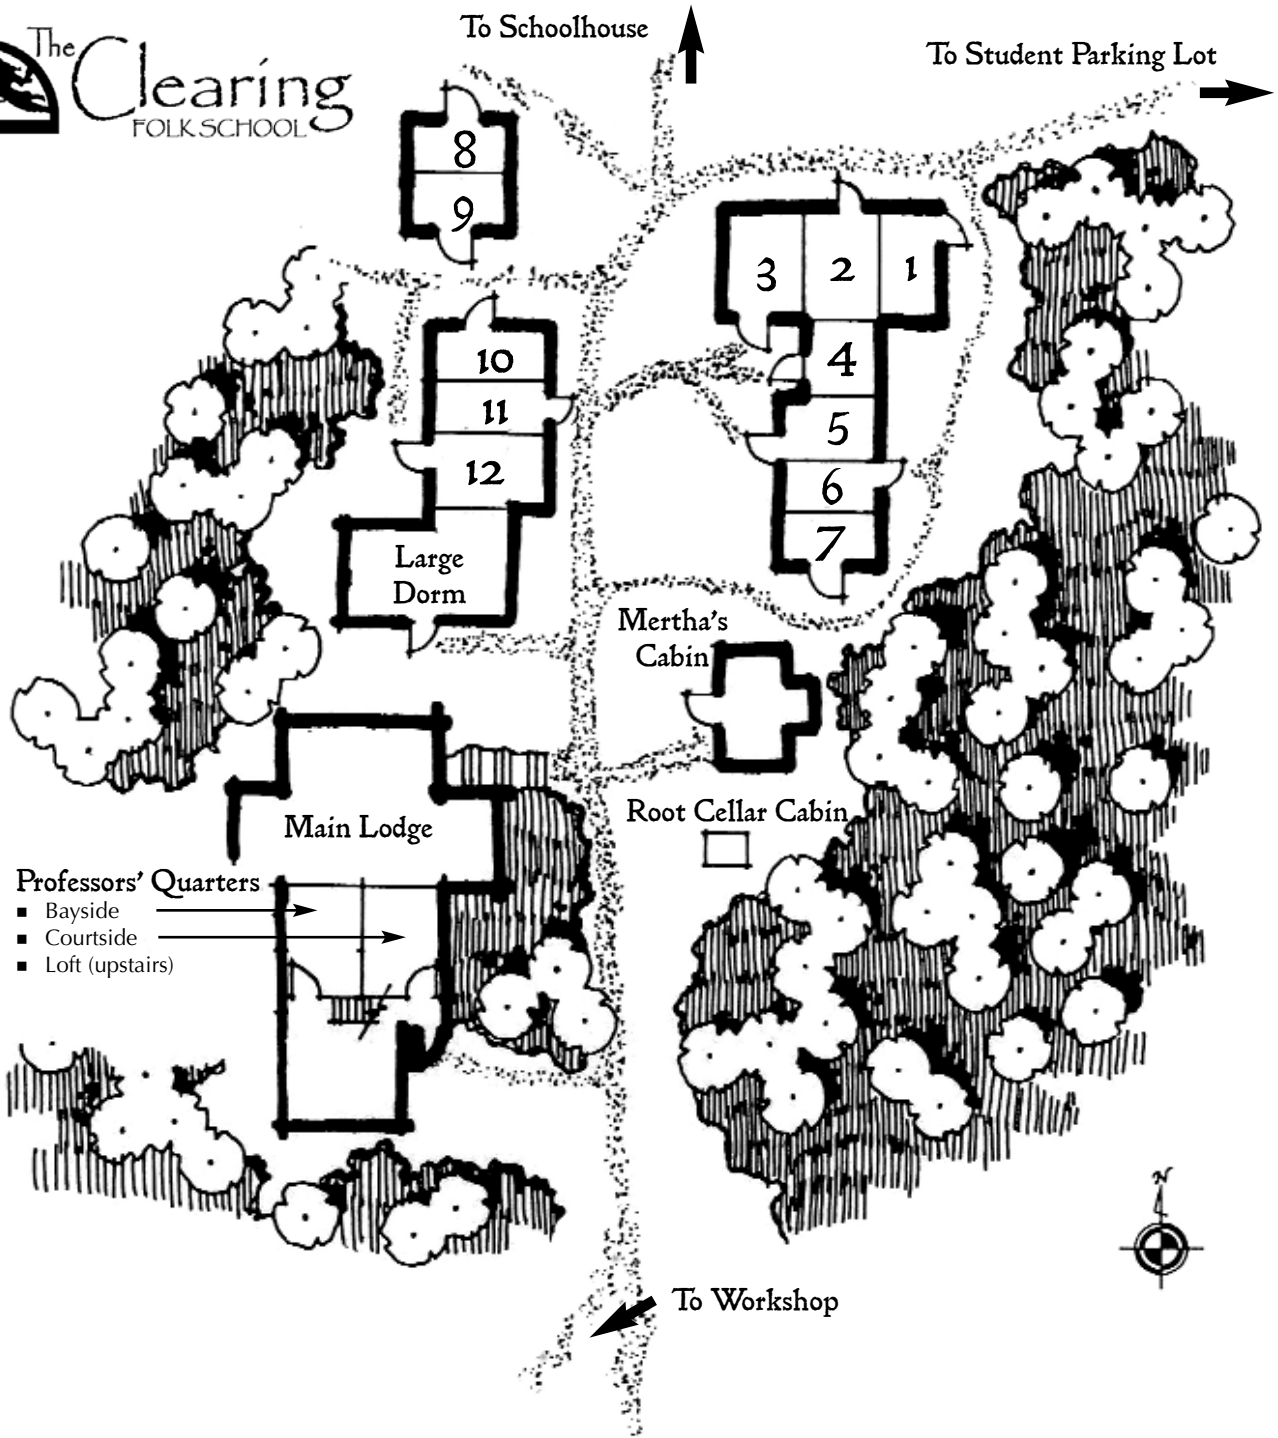

Central Campus Map

The Clearing
FOLK SCHOOL

Main Lodge

- telephone
- first-aid kit
- hot water tap & beverage counter
- ice machine (use door beneath lodge stairs)

The Root Cellar Cabin

- refrigerator
- soda & bottled water
- computer for printing

Schoolhouse

- telephone
- bottled water
- first-aid kit
- hot water tap & beverage counter

Workshop

- telephone
- bottled water
- first-aid kit
- hot water tap & beverage counter